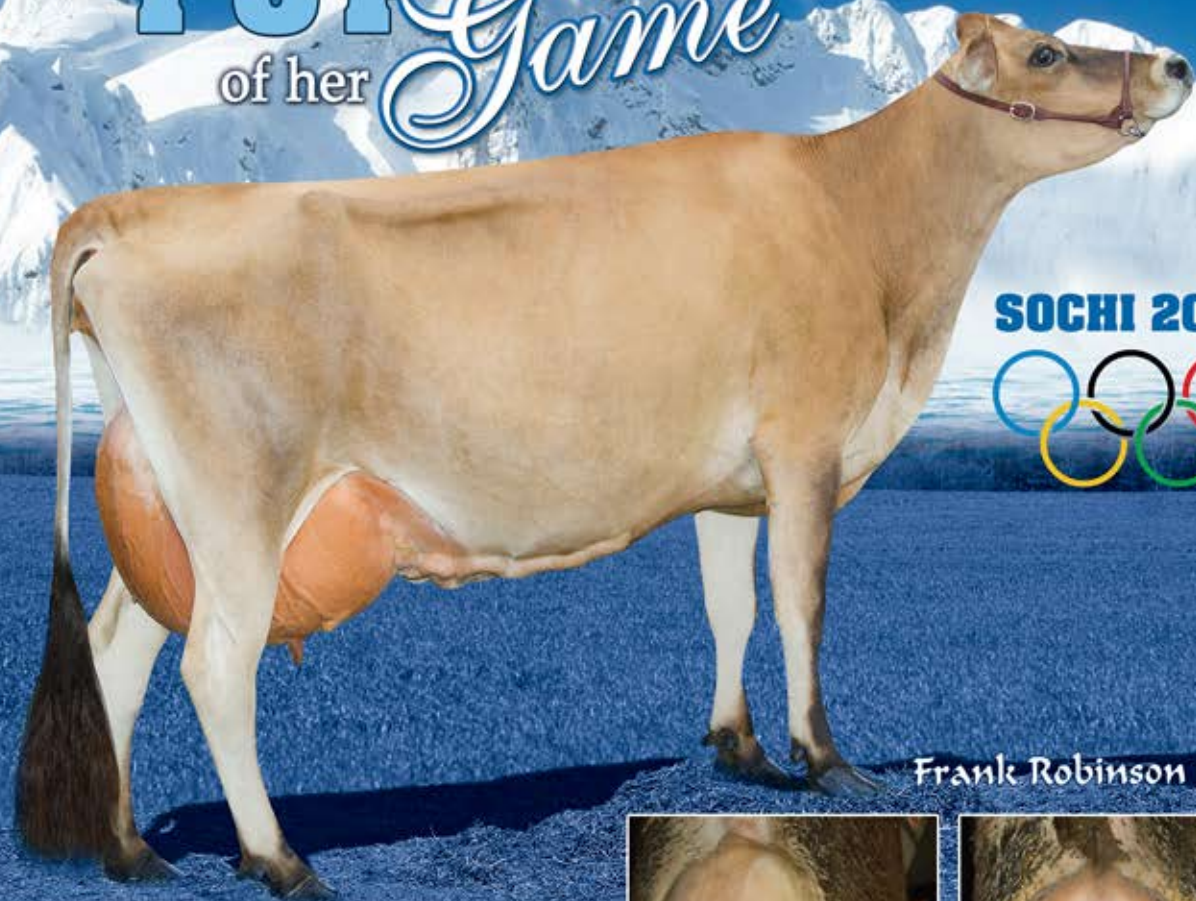

At the **TOP** of her *Game*

SOCHI 2014

Frank Robinson

GR Wilsonview Garden Sochi-ET

Excellent-91%

3-4 305 22,630 4.6% 1,047 3.6% 806 102DCR
 Top 1.5% for GJPI among cows at +187

First lactation milking daughters:

Wilsonview Z Sprite-ET, VG-84% JH1F

Projected to 22,264—1,072—708 ME at 2-0
 Averaging 63 lbs. milk daily

+\$707CM +5.9 PL GJPI +220 CDCB GPTA 3/14 62%R

Wilsonview Abbott Shannon-ET, VG-84% JH1F

Projected to 20,362—950—691 ME at 1-10
 Milk tests up to 61 lbs.