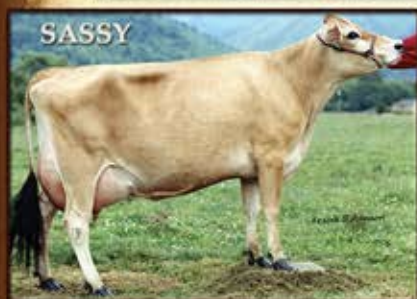

Wilsonview Mitchell Sassy, E-92%
6-11 305 25,500 3.5% 881 3.2% 808
The highest milk record from this family

Wilsonview Impulse Shauna, E-94%
6-6 305 21,530 5.0% 1,084 3.8% 821
The highest appraised cow from this family

GR Wilsonview Garden Sochi-ET, E-91%
5-0 305 24,090 5.0% 1,201 3.3% 788
Ranks on the Top 1.5% GJPI Cow List
Daughter of "Shauna"

Wilsonview Sambo Maggie Lynn-ET, E-94%
5-8 305 24,160 4.9% 1,177 3.8% 910
The highest appraised cow from this family

Impulsive Moment at Wilsonview-ET, VG-88%
6-0 305 26,970 4.0% 1,087 3.3% 891
The highest record from this family in our herd

Wilsonview Tbone Milestone-ET, VG-86%
3-6 305 20,290 4.4% 896 3.7% 747
Ranks on the Top 1.5% GJPI Cow List
Daughter of "Moment"

A nice combination

Our highest GJPI heifer:

Wilsonview Magnum Sabrina-ET, P9
+1,351M +81F +46P +$649CM +5.7PL
GJPI +238 CDCB: GP1A 1/15 69% JHIF
A MAGNUM granddaughter of "GR SOCHI"

Wilsonview Dairy, Inc.

THE JOSI FAMILY

Visit us online at: <http://wilsonview.usjersey.com>

2540 Olsen Rd. North, Tillamook, OR 97141
503/842-4516 (Don) 503/812-2149 (Derrick)
Email: josi@embarqmail.com